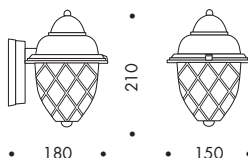

MODELLO 25

IP44 ▲ ▼ CE Ⓜ
E27 Classe I ⊕

LED 4, 6, 8W 🔌 💡 ENERGY SAVING

25610

MODELLO 33

IP44 ▲ ▼ CE Ⓜ
E27 Classe I ⊕

ENERGY SAVING 💡 LED 4, 6, 8W 🔌

33610