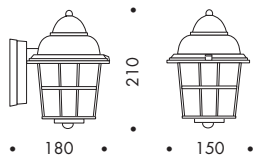

MODELLO 25

IP44 ▲ ▼ CE Ⓜ
E27 Classe I ⊕

LED 4, 6, 8W 🔌 💡 ENERGY SAVING

25610

MODELLO 33

IP44 ▲ ▼ CE Ⓜ
E27 Classe I ⊕

ENERGY SAVING 💡 LED 4, 6, 8W 🔌

33610